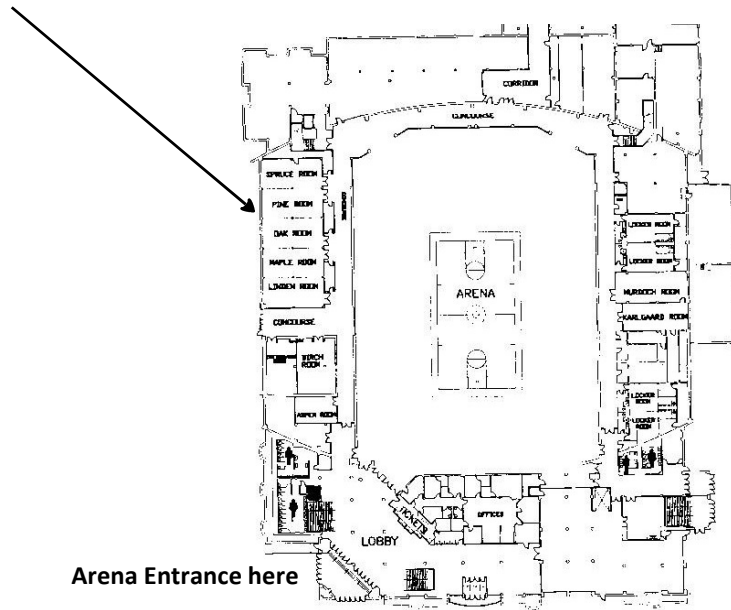

Bismarck Civic Center

Exceeding Expectations through Engaging Experiences

Meeting Room: Pine

Dimensions: 19 x 39

Ceiling Height: 10'

Mon-Fri Rate: \$125

Weekend Rate: \$175

Please call 701.355.1380 for available dates and times!

Arena Entrance here

Theater Seating
Capacity: 75

Classroom Seating
Capacity: 30

Banquet Seating
Capacity: 50