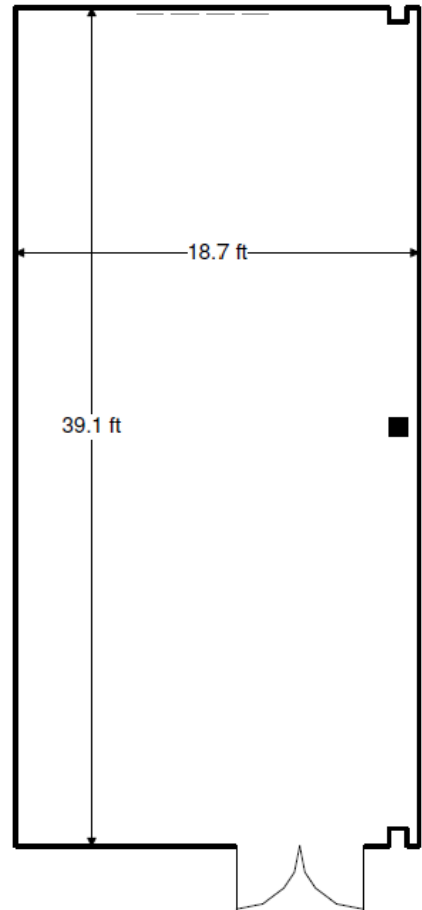

Bismarck Civic Center

Exceeding Expectations through Engaging Experiences

Meeting Room: Pine

Dimensions: 19 x 39

Ceiling Height: 10'

Mon-Fri Rate: \$125

Weekend Rate: \$175

Please call 701.355.1380 for available dates and times!

Arena Entrance here

Theater Seating
Capacity: 75

Classroom Seating
Capacity: 30

Banquet Seating
Capacity: 50