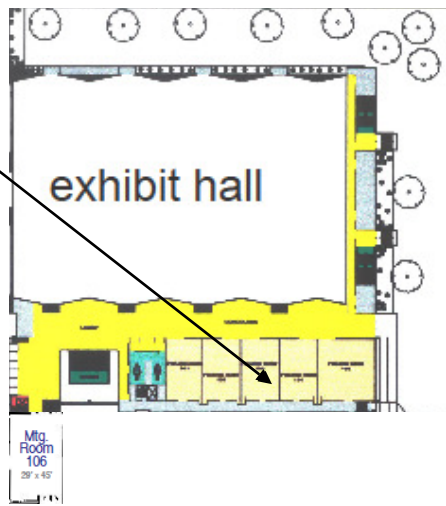

## Meeting Room: Prairie Rose 103

**Dimensions:** 30 x 47

**Ceiling Height:** 15' 11"

**Mon-Fri Rate:** \$200

**Weekend Rate:** \$250

Please call 701.355.1380 for available dates and times!

Exhibit Hall Entrance here  
Park in Lot A

Mtg. Room  
106  
29' x 45'

**Theater Seating**  
**Capacity: 165**

**Classroom Seating**  
**Capacity: 70**

**Banquet Seating**  
**Capacity: 90**