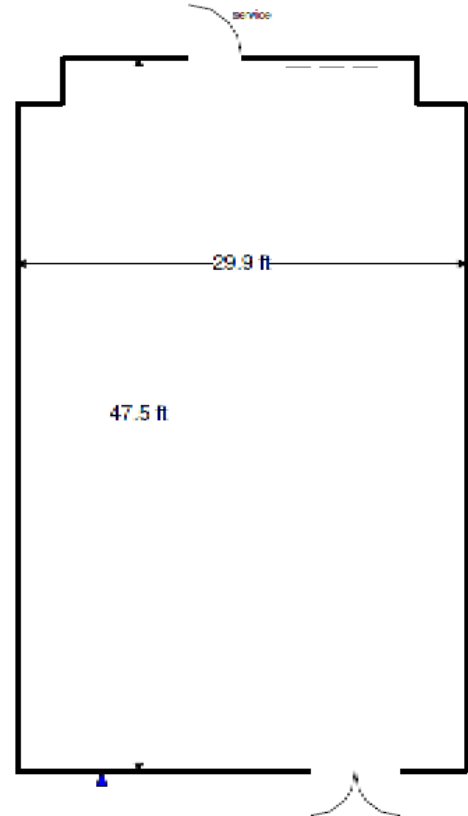

## Meeting Room: Prairie Rose 103

**Dimensions:** 30 x 47

**Ceiling Height:** 15' 11"

**Mon-Fri Rate:** \$200

**Weekend Rate:** \$250

Please call 701.355.1380 for available dates and times!

Exhibit Hall Entrance here  
Park in Lot A

Mtg. Room  
106  
29' x 45'

**Theater Seating**  
**Capacity: 165**

**Classroom Seating**  
**Capacity: 70**

**Banquet Seating**  
**Capacity: 90**