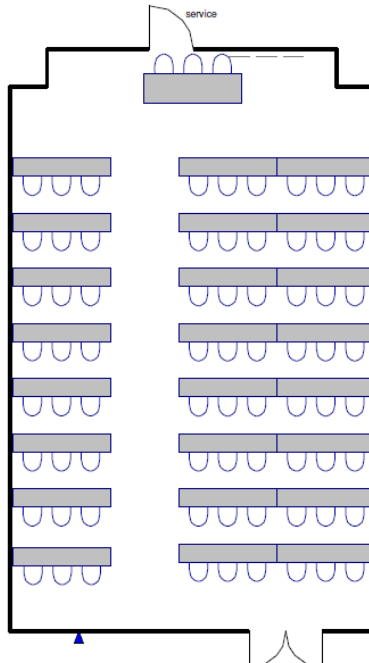

## Meeting Room: Prairie Rose 103

**Dimensions:** 30 x 47

**Ceiling Height:** 15' 11"

**Mon-Fri Rate:** \$200

**Weekend Rate:** \$250

Please call 701.355.1380 for available dates and times!

Exhibit Hall Entrance here  
Park in Lot A

Mtg. Room  
106  
29' x 45'

**Theater Seating**  
**Capacity: 165**

**Classroom Seating**  
**Capacity: 70**

**Banquet Seating**  
**Capacity: 90**