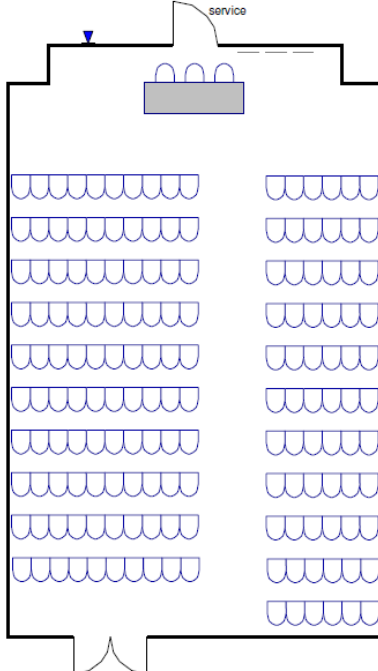

## Meeting Room: Prairie Rose 102

**Dimensions:** 30 x 47

**Ceiling Height:** 15' 11"

**Mon-Fri Rate:** \$200

**Weekend Rate:** \$250

Please call 701.355.1380 for available dates and times!

**Theater Seating  
Capacity: 165**

**Classroom Seating  
Capacity: 70**

**Banquet Seating  
Capacity: 90**