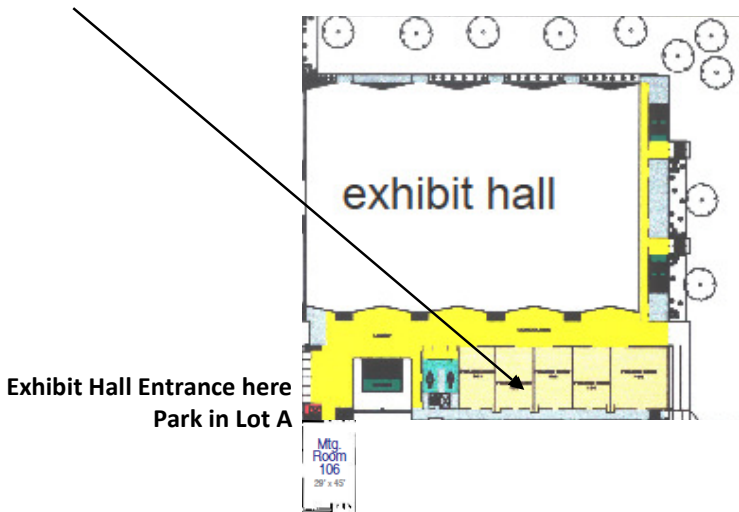

## Meeting Room: Prairie Rose 102

**Dimensions:** 30 x 47

**Ceiling Height:** 15' 11"

**Mon-Fri Rate:** \$200

**Weekend Rate:** \$250

Please call 701.355.1380 for available dates and times!

**Theater Seating  
Capacity: 165**

**Classroom Seating  
Capacity: 70**

**Banquet Seating  
Capacity: 90**