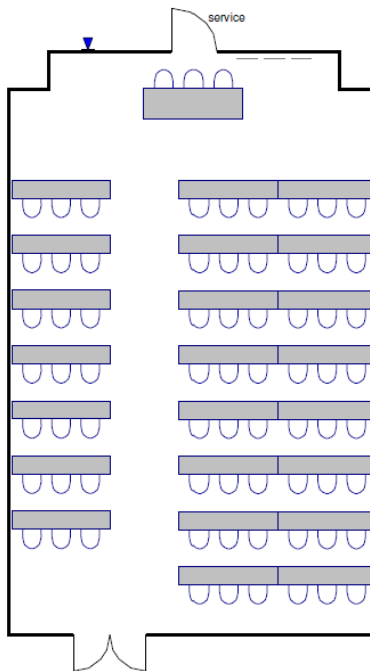

## Meeting Room: Prairie Rose 102

**Dimensions:** 30 x 47

**Ceiling Height:** 15' 11"

**Mon-Fri Rate:** \$200

**Weekend Rate:** \$250

Please call 701.355.1380 for available dates and times!

**Theater Seating  
Capacity: 165**

**Classroom Seating  
Capacity: 70**

**Banquet Seating  
Capacity: 90**