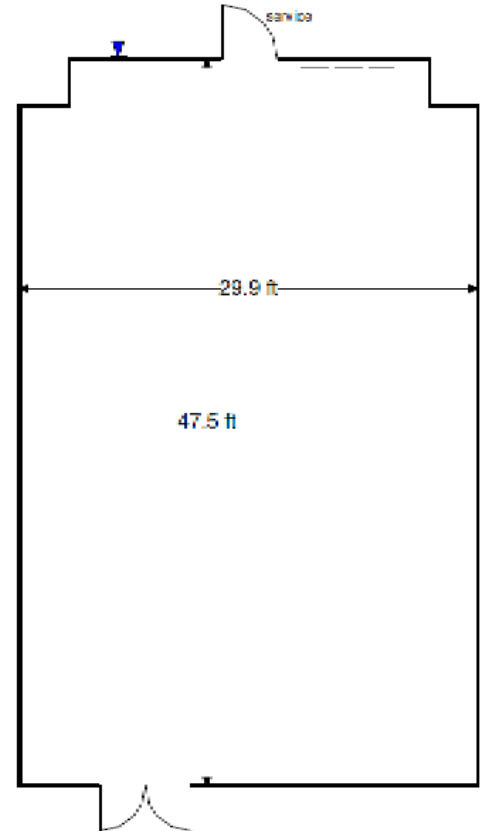

## Meeting Room: Prairie Rose 102

**Dimensions:** 30 x 47

**Ceiling Height:** 15' 11"

**Mon-Fri Rate:** \$200

**Weekend Rate:** \$250

Please call 701.355.1380 for available dates and times!

**Theater Seating  
Capacity: 165**

**Classroom Seating  
Capacity: 70**

**Banquet Seating  
Capacity: 90**