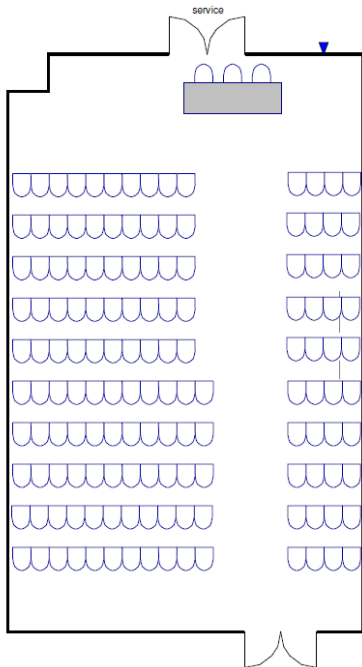

Bismarck Civic Center

Exceeding Expectations through Engaging Experiences

Meeting Room: Prairie Rose 101

Dimensions: 29 x 47

Ceiling Height: 15' 11"

Mon-Fri Rate: \$200

Weekend Rate: \$250

Please call 701.355.1380 for available dates and times!

**Theater Seating
Capacity: 150**

**Classroom Seating
Capacity: 70**

**Banquet Seating
Capacity: 90**