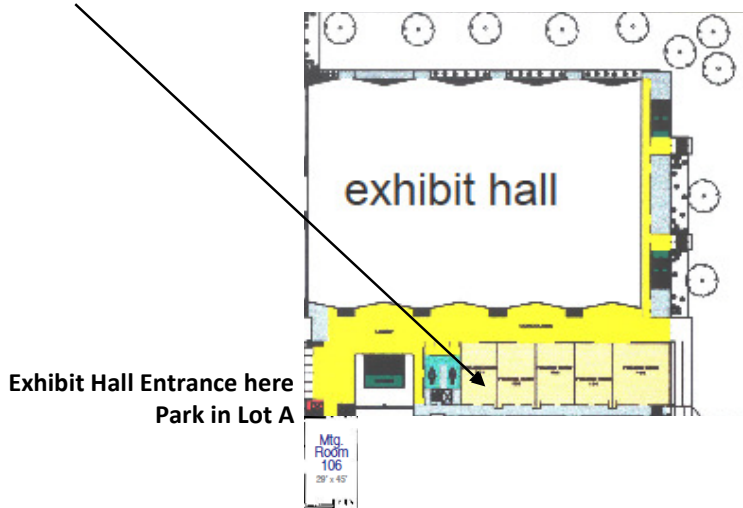

Bismarck Civic Center

Exceeding Expectations through Engaging Experiences

Meeting Room: Prairie Rose 101

Dimensions: 29 x 47

Ceiling Height: 15' 11"

Mon-Fri Rate: \$200

Weekend Rate: \$250

Please call 701.355.1380 for available dates and times!

**Theater Seating
Capacity: 150**

**Classroom Seating
Capacity: 70**

**Banquet Seating
Capacity: 90**