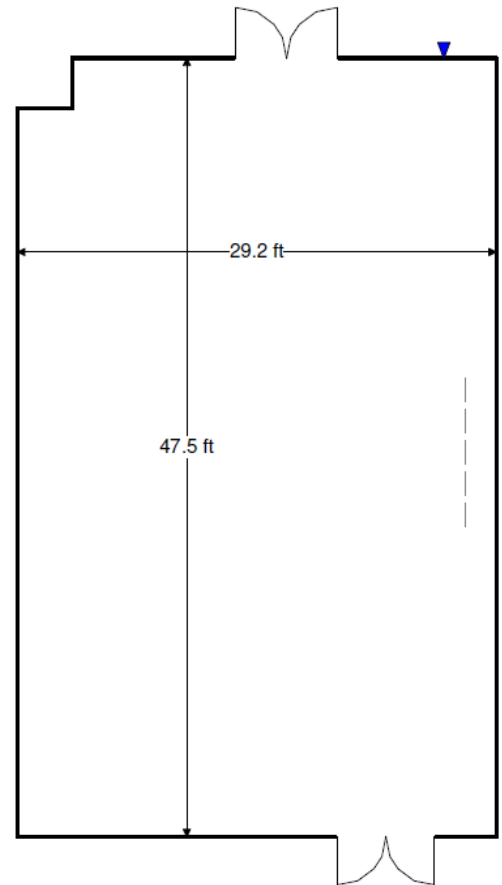

Bismarck Civic Center

Exceeding Expectations through Engaging Experiences

Meeting Room: Prairie Rose 101

Dimensions: 29 x 47

Ceiling Height: 15' 11"

Mon-Fri Rate: \$200

Weekend Rate: \$250

Please call 701.355.1380 for available dates and times!

**Theater Seating
Capacity: 150**

**Classroom Seating
Capacity: 70**

**Banquet Seating
Capacity: 90**